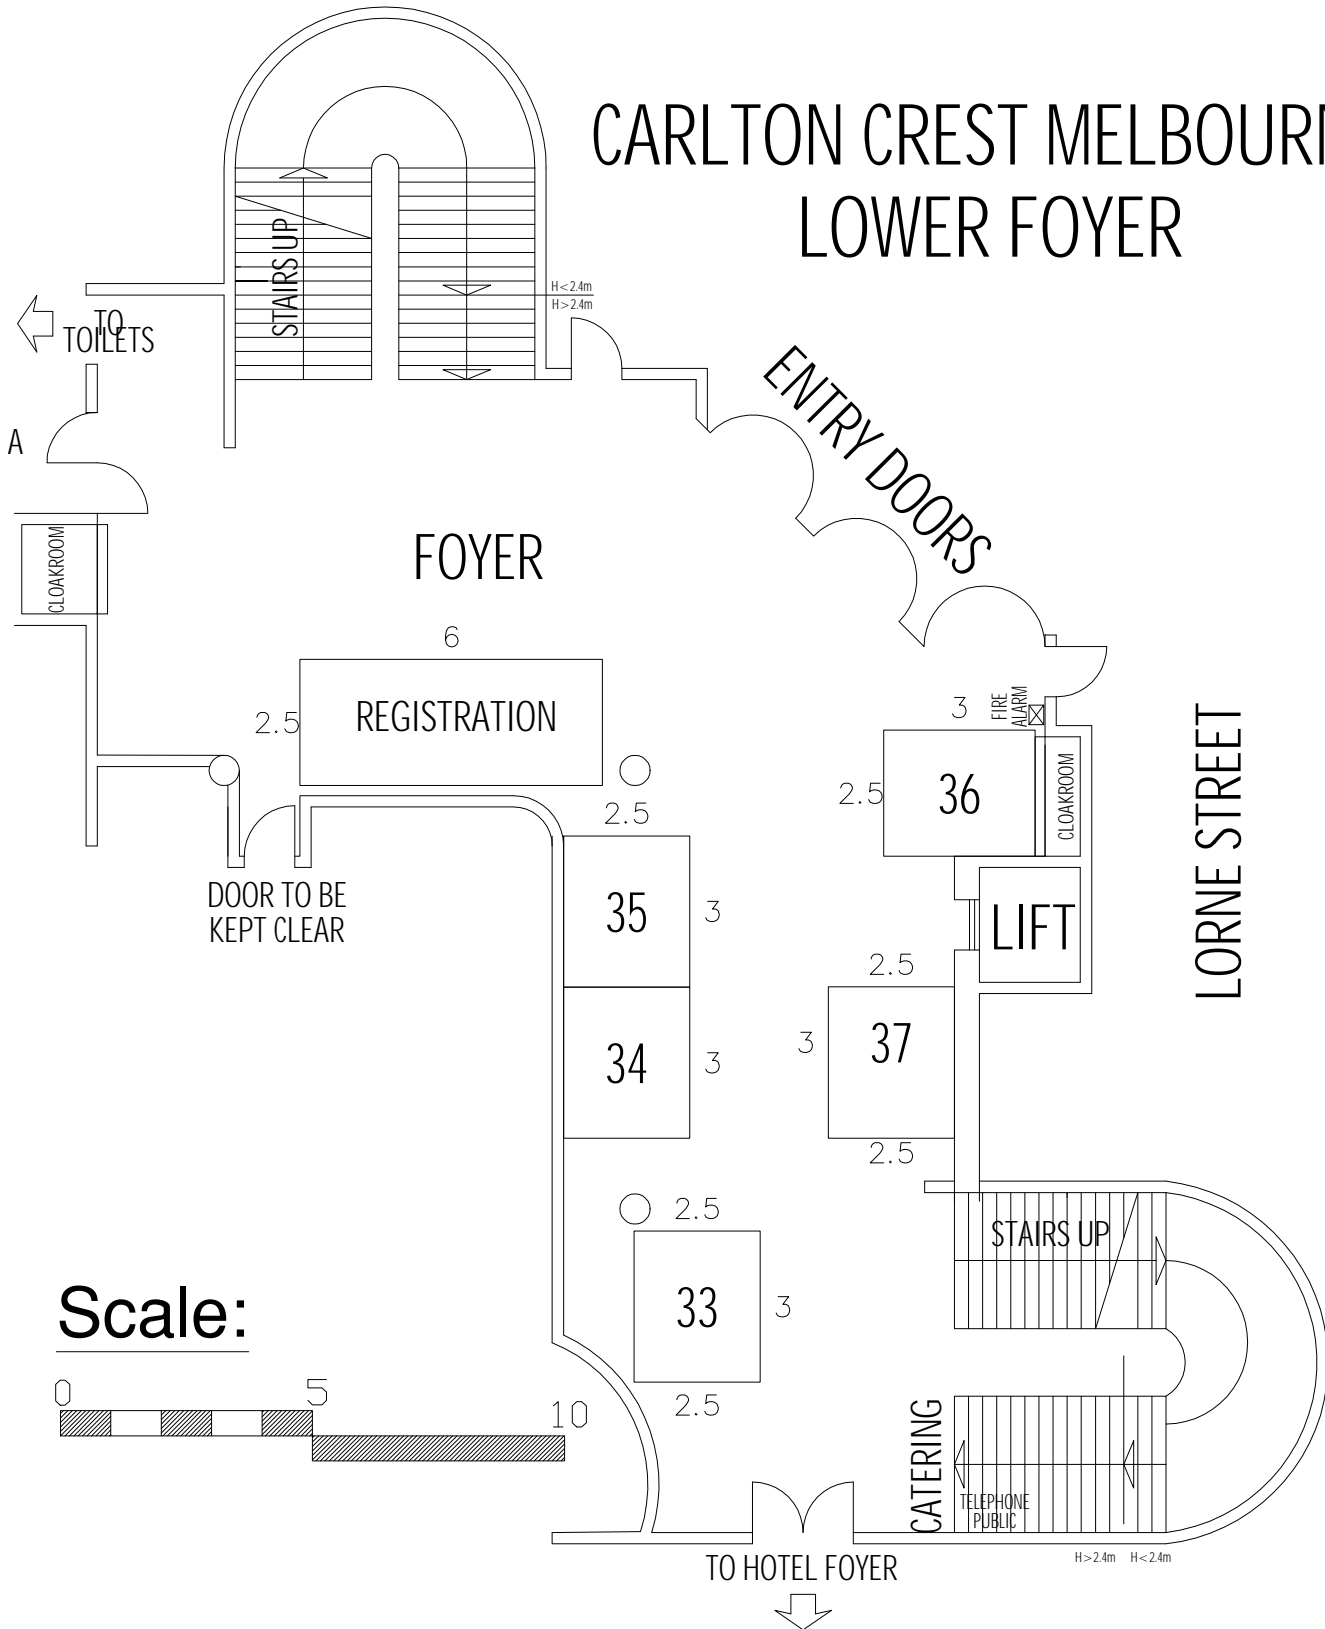

CARLTON CREST MELBOURNE LOWER FOYER

Scale:

PANEL	TBC	LIGHTS	2x150W/9sqm
FASCIA	TBC	POWER	1x4AMP/9sqm
CARPET	TBC		

FLOORPLAN IS SUBJECT TO VENUE APPROVAL

COPYRIGHT RESERVED EHS

TITLE	VENUE	LOWER FOYER(LORNE ST) CARLTON CREST, MELBOURNE	SCALE:	1 : 150	CAD:	LJ
WORLD CONGRESS OF OMEP	SHOW DATE	21 - 24 JULY 2004	DWG:	user04/Carlton-Melb/OMEP-LwrFoyer		
			DATE:	18-9-03	REV:	9 BY:sg